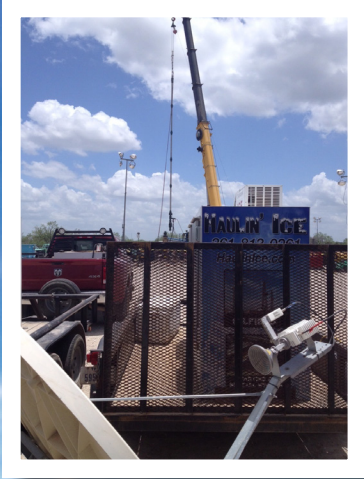

# Serving the Eagle Ford Shale - Central and South Texas Regions

Our ice comes in 20lb bags for ease of transport on location. Minimum order 120 (20lb) bags, 240 (20lb) bags on one trailer. Up to 300 bags per 5x10 trailer. Trailers come equipped with power cord or generator.